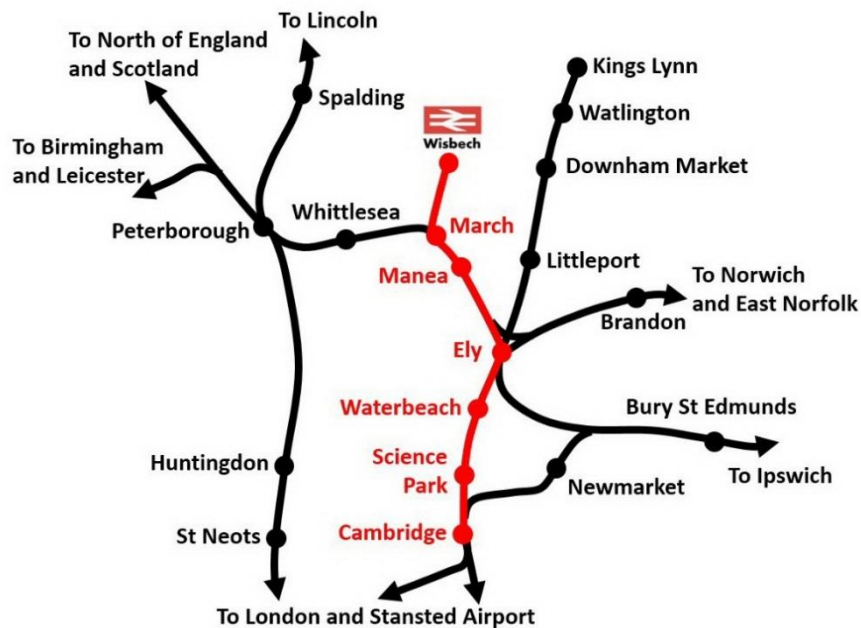

Wisbech Rail Reopening Campaign

- Campaigning to reopen the railway from Wisbech to March and on to Cambridge
- Feasibility studies in progress by Cambridgeshire County Council
- But the project needs good local support